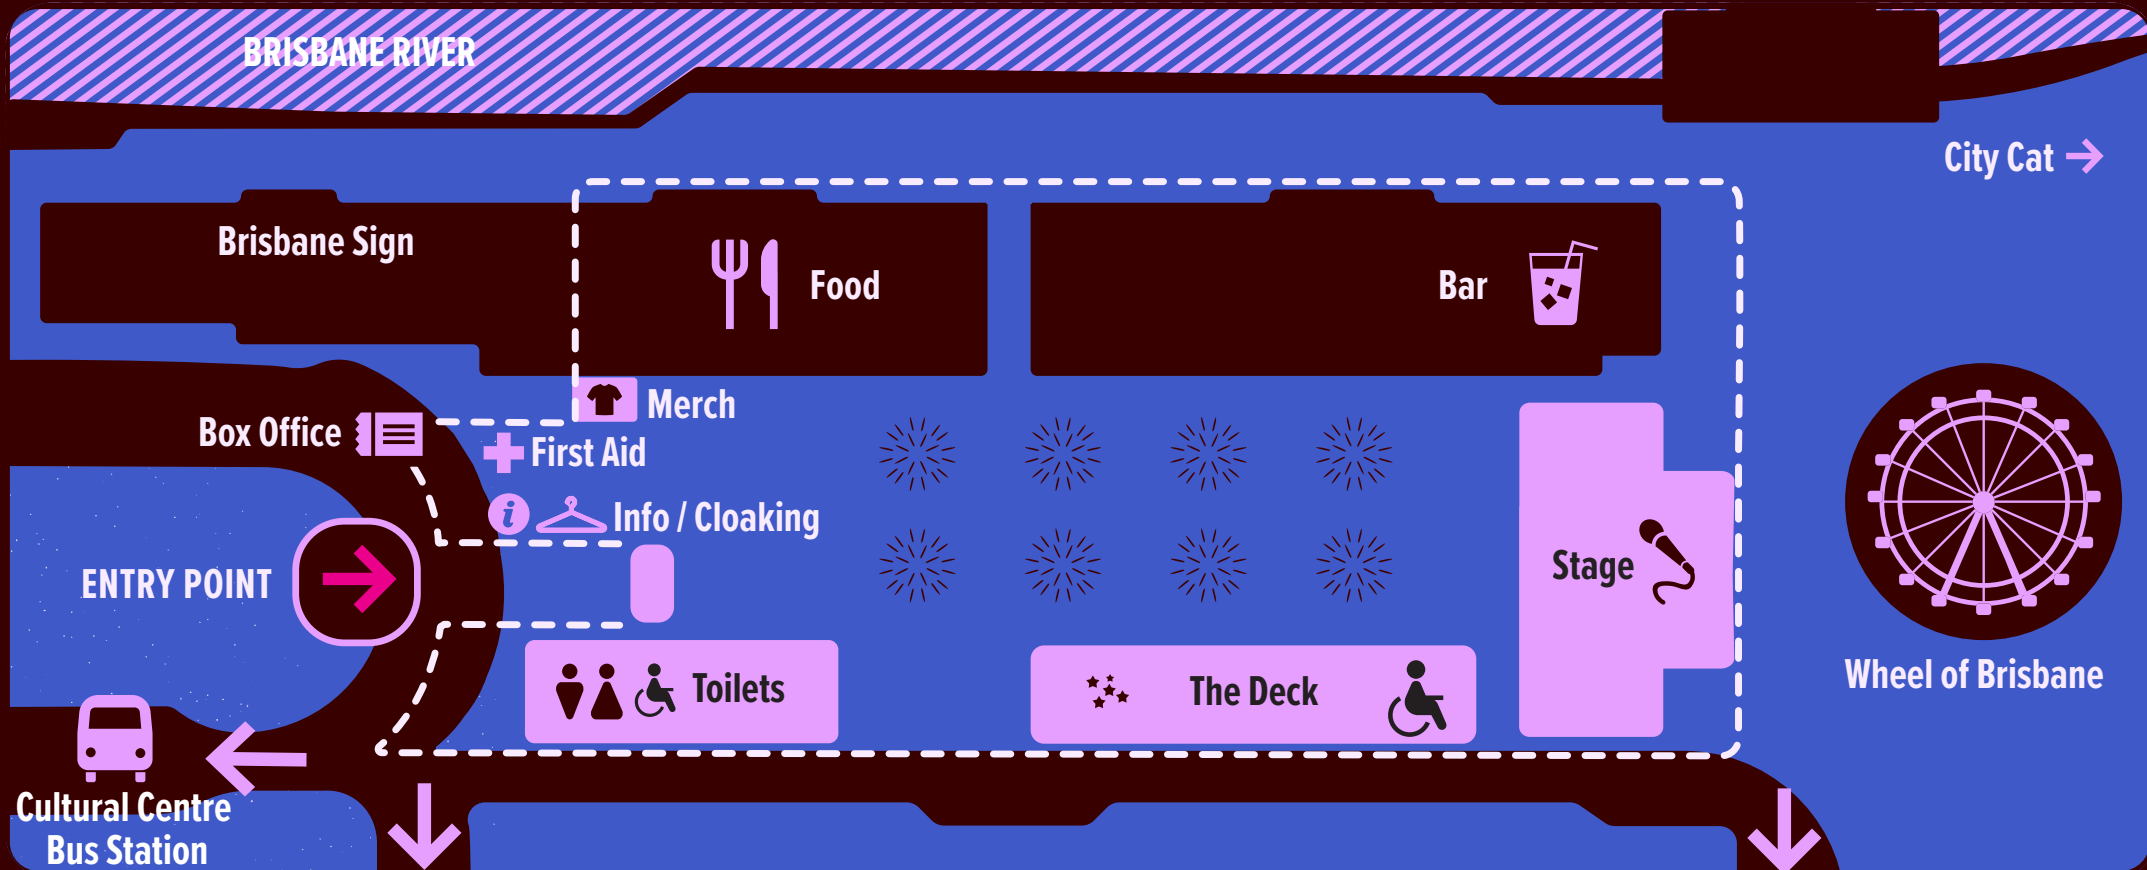

On the Banks

Cultural Forecourt Site Map

Rideshare Pickup/Drop Off
Grey Street via QPAC tunnel

South Brisbane Station

The Deck

The Deck provides an accessible viewing platform with a ramp, restrooms and bar access.

Accessible Pickup/Drop Off
Russell Street